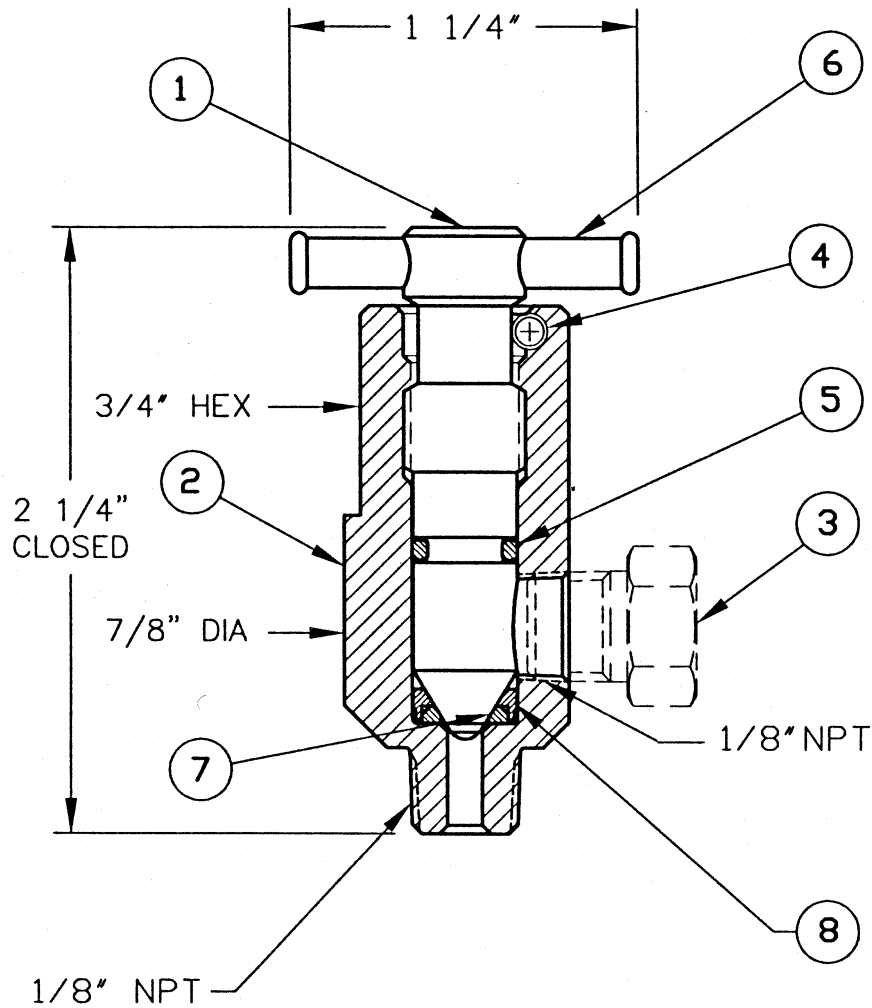

NEEDLE VALVES

1/8" NPT

A-251-SS, A-251-ML

A-251-MO, A-251-MO-HC

ITEM NO.	QTY.	PART NAME	A-251-SS		A-251-ML		A-251-MO		A-251-MO-HC	
			MATERIAL	PART NO.	MATERIAL	PART NO.	MATERIAL	PART NO.	MATERIAL	PART NO.
1	1	STEM	STAINLESS	253-1-SS	HASTELLOY C 22	253-1-HC	STAINLESS	253-1-MO	HASTELLOY C 22	253-1-HC
2	1	BODY	STAINLESS	251-2-SS	MONEL	251-2-ML	STAINLESS	251-2-MO	STAINLESS	251-2-MO
3	1	PLUG ⁽¹⁾	STAINLESS	18-SS	STAINLESS	18-ML	STAINLESS	18-MO	STAINLESS	18-MO
4	1	PIN	STAINLESS	253-4-SS	STAINLESS	253-4-SS	STAINLESS	254-3-MO	HASTELLOY C276	720-19-HC
5	1	"O" RING	BUNA-N ⁽²⁾	253-5-BN	BUNA-N ⁽²⁾	253-5-BN	BUNA-N ⁽²⁾	253-5-BN	VITON	253-5-VA
6	1	HANDLE ASSEMBLY ⁽³⁾	STAINLESS	251-61-SS	STAINLESS	251-61-SS	STAINLESS	251-61-SS	STAINLESS	251-61-SS
7	1	SEAT	TEFLON	254-7-TF	TEFLON	254-7-TF	TEFLON	254-7-TF	TEFLON	254-7-TF
8	1	RETAINER	STAINLESS	254-8-SS	HASTELLOY C 22	254-8-HC	STAINLESS	254-8-MO	HASTELLOY C 22	254-8-HC

NOTE: 1 Not furnished unless requested. 2 Alternate material available.
3 Assembled to stem.